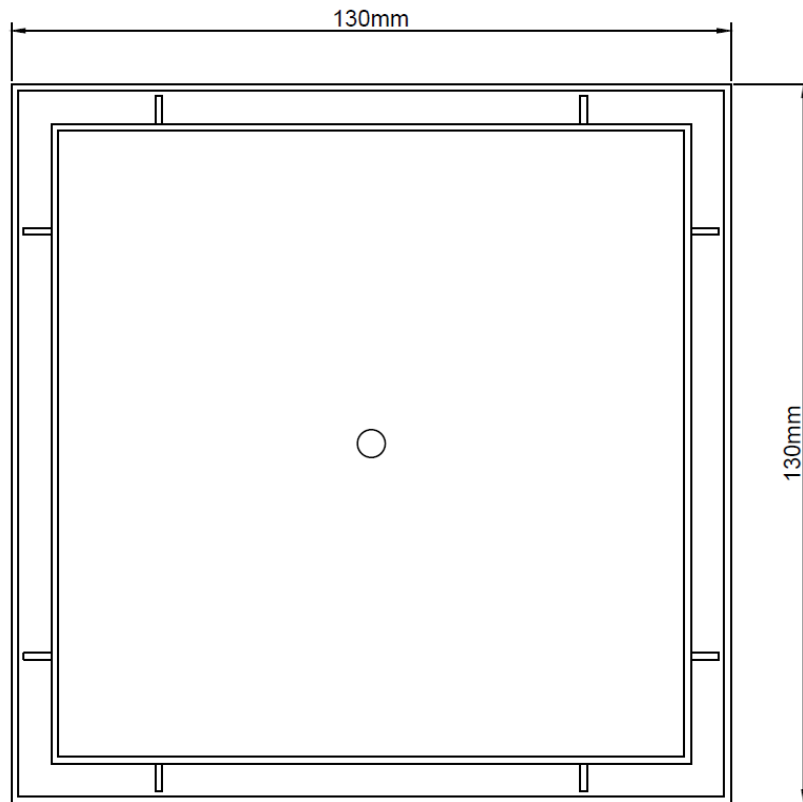

# SPS 130mm Tile Insert Point Drain

Specification Codes:

SSP130/44T – 44mm Outlet

SSP130/76T – 76mm Outlet

SSP130/100T – 100mm Outlet

- Light Duty Only

Metabronze Industries Ltd

Office: 09 441 3824 Email: [sales@metabronze.co.nz](mailto:sales@metabronze.co.nz) Website: [www.metabronze.co.nz](http://www.metabronze.co.nz)