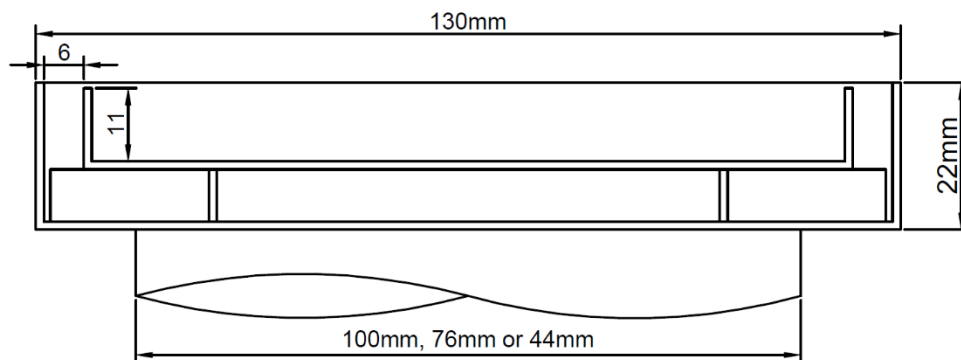

# SPS 130mm Tile Insert Point Drain

Specification Codes:

SSP130/44T – 44mm Outlet

SSP130/76T – 76mm Outlet

SSP130/100T – 100mm Outlet

- Light Duty Only

Metabronze Industries Ltd

Office: 09 441 3824 Email: [sales@metabronze.co.nz](mailto:sales@metabronze.co.nz) Website: [www.metabronze.co.nz](http://www.metabronze.co.nz)